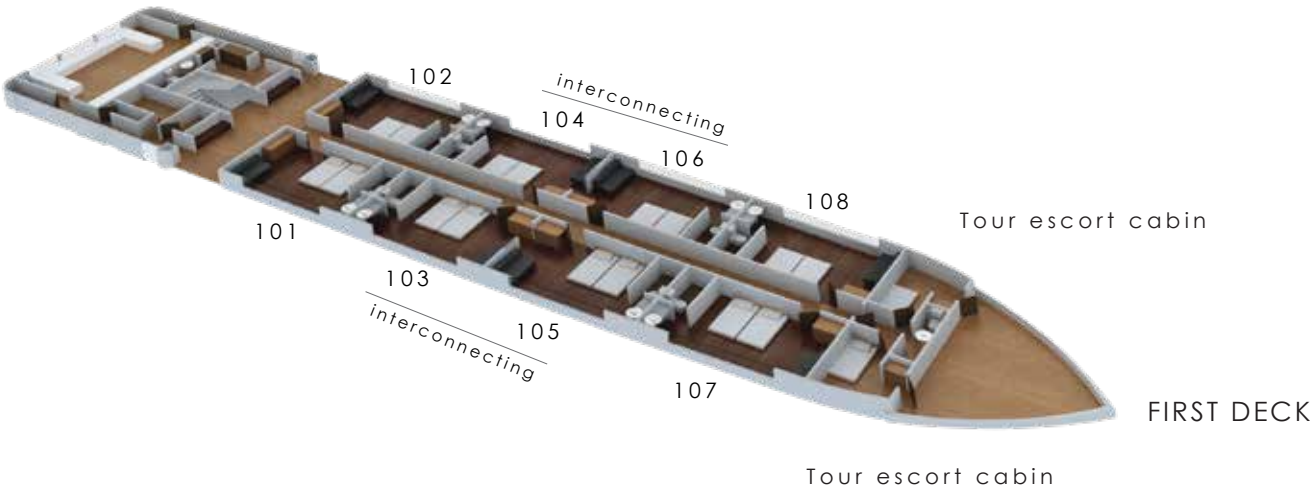

DECK PLAN

OWNER/OPERATOR
AQUA EXPEDITIONS

TYPE OF VESSEL
RIVER EXPEDITION VESSEL

LOCATION
PERUVIAN AMAZON, IQUITOS

INTERCONNECTING SUITES
103 & 105 104 & 106