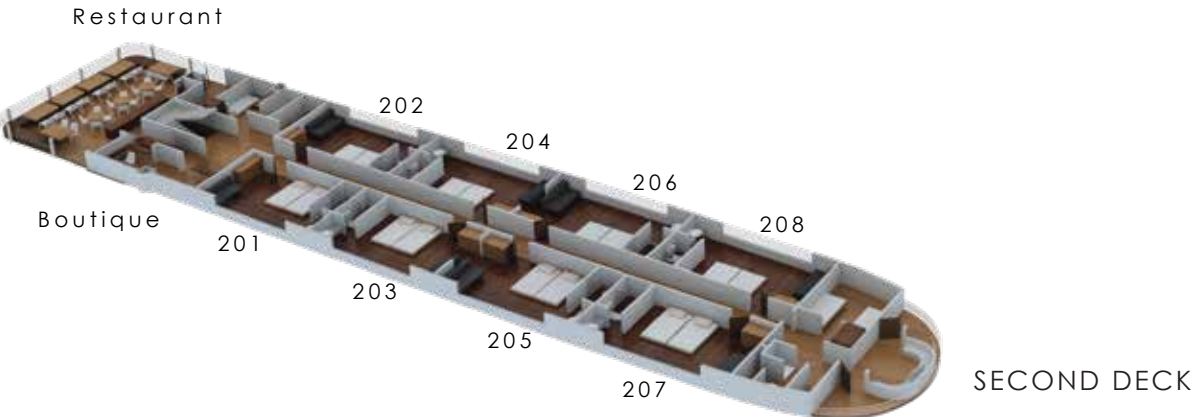

DECK PLAN

OWNER/OPERATOR
AQUA EXPEDITIONS

TYPE OF VESSEL
RIVER EXPEDITION VESSEL

LOCATION
PERUVIAN AMAZON, IQUITOS

INTERCONNECTING SUITES
103 & 105 104 & 106