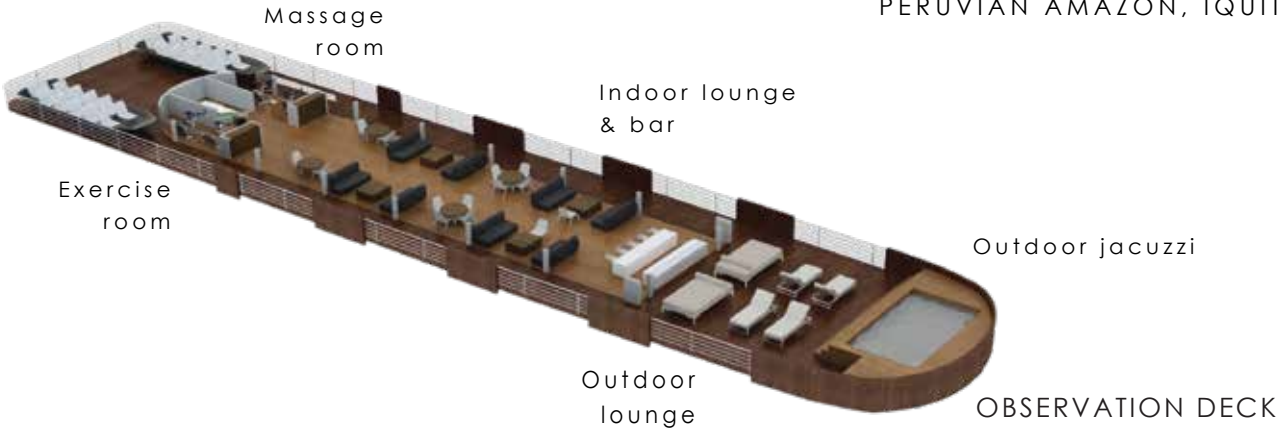

DECK PLAN

OWNER/OPERATOR
AQUA EXPEDITIONS

TYPE OF VESSEL
RIVER EXPEDITION VESSEL

LOCATION
PERUVIAN AMAZON, IQUITOS

INTERCONNECTING SUITES
103 & 105 104 & 106